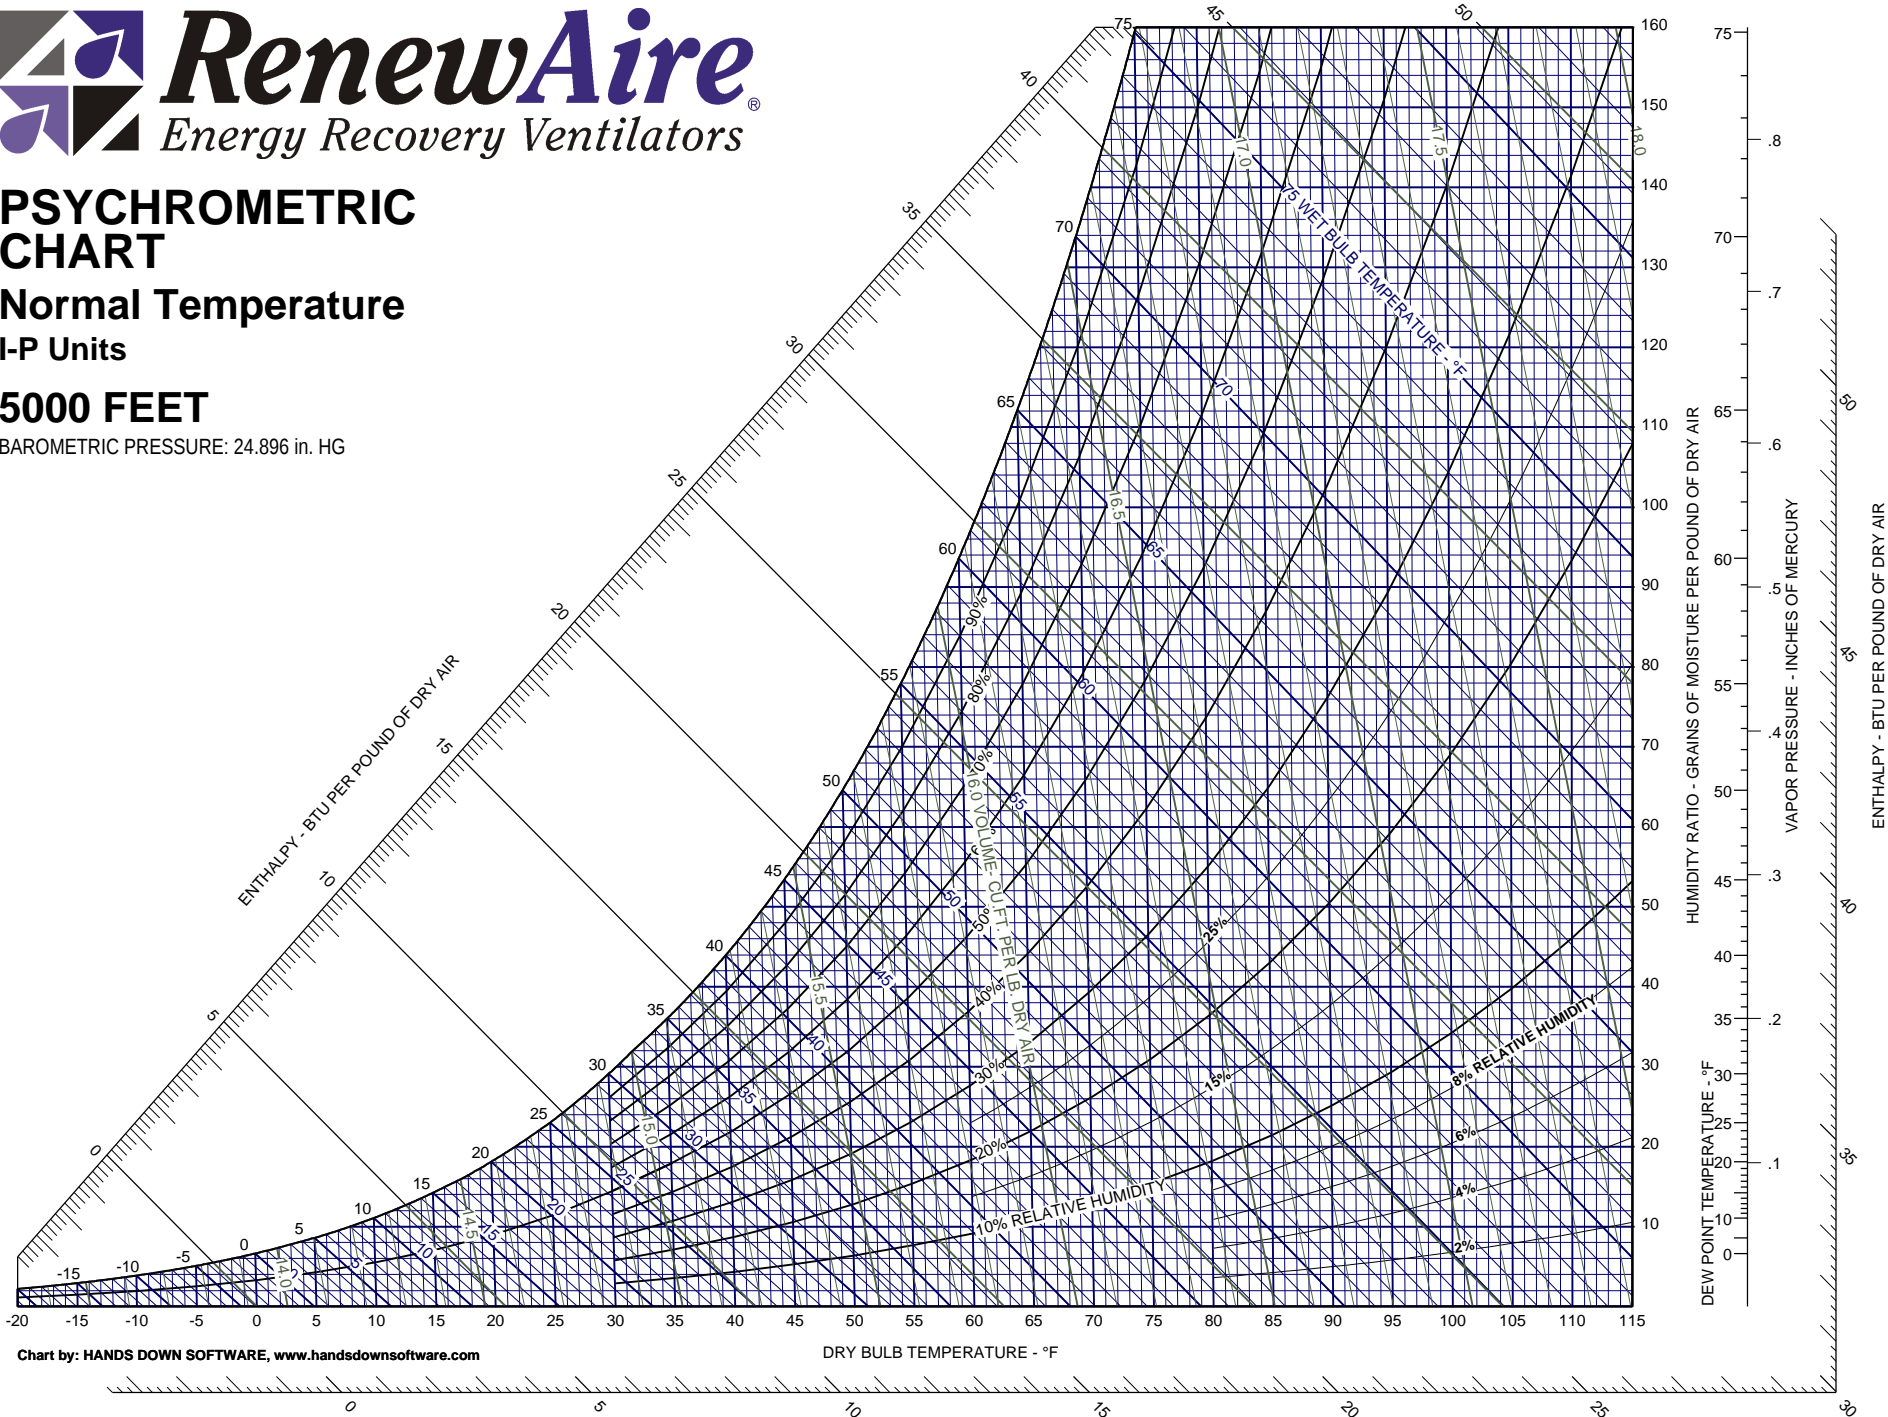

PSYCHROMETRIC CHART

Normal Temperature

I-P Units

5000 FEET

BAROMETRIC PRESSURE: 24.896 in. HG

Chart by: HANDS DOWN SOFTWARE, www.handsdownsoftware.com